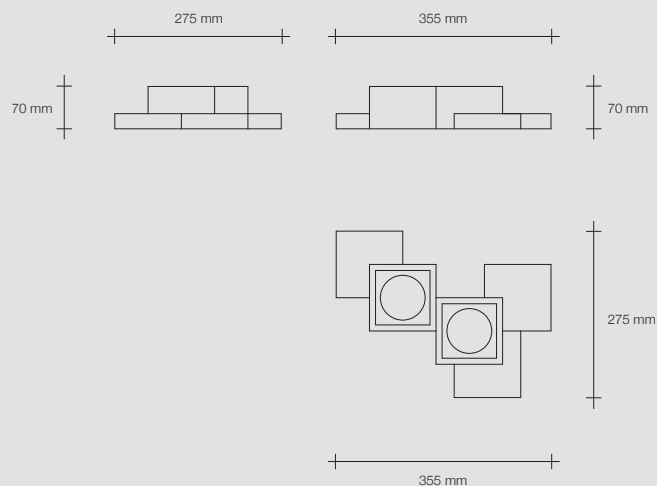

- GX53
- 2x10W

SIDE SMALL

DESIGN: ACERO DESIGN STUDIO