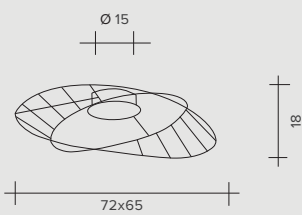

TESA 2.0 CEILING

TESA 2.0 CEILING

TESA 2.0 CEILING

20W - 24V LED
2700°K / 2232 lumen
3000°K / 2480 lumen

Versions:

On-Off

Push
Dali
0-10v
1-10v

TESA 2.0