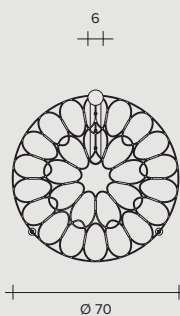

# LAFRA 2.0 WALL

9W - 24V LED  
2700°K / 735 lumen  
3000°K / 817 lumen

Version:

On-Off

Push

27W - 24V LED  
2700°K / 2150 lumen  
3000°K / 2389 lumen

Version:

On-Off

Push

54W - 24V LED  
2700°K / 4300 lumen  
3000°K / 4778 lumen

Version:

On-Off

Push