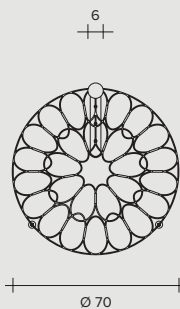

LAFRA CEILING

LAFRA

CEILING

9W - 24V LED
2700°K / 735 lumen
3000°K / 817 lumen

Version:

On-Off

Push

27W - 24V LED
2700°K / 2150 lumen
3000°K / 2389 lumen