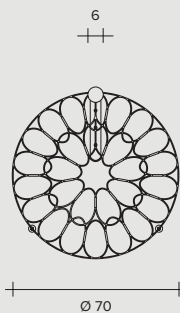

LAFRA WALL

LAFRA WALL

9W - 24V LED
2700°K / 735 lumen
3000°K / 817 lumen

Version:

On-Off

Push

27W - 24V LED
2700°K / 2150 lumen
3000°K / 2389 lumen

Version: