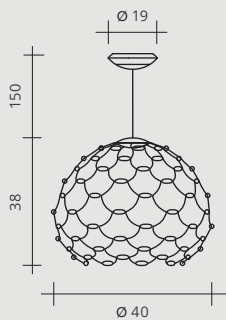

LAMOI 2.0 SUSPENSION

LAMOI 2.0

SUSPENSION

LAMOI 2.0

SUSPENSION

49W - 24V LED
2700°K / 5468 lumen
3000°K / 6076 lumen

Versions:

On-Off

Push
Dali
0-10v
1-10v

72W - 24V LED
2700°K / 8035 lumen
3000°K / 8928 lumen

Versions:

On-Off

Push
Dali
0-10v
1-10v

Triac

99W - 24V LED
2700°K / 9939 lumen
3000°K / 11044 lumen

Versions: