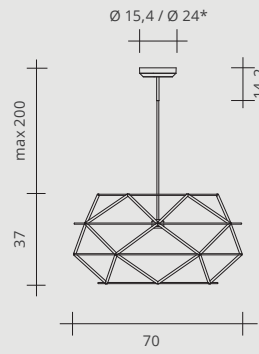

Push

62W - 24V LED
2700°K / 4593 lumen
3000°K / 5104 lumen

Versions:

On-Off

* Push
Dali
0-10v
1-10v

* Triac

62W - 24V LED
2700°K / 4805 lumen
3000°K / 5339 lumen

Versions: