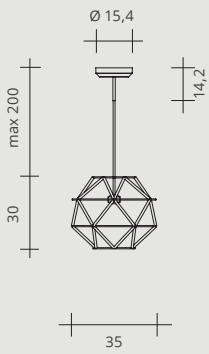

EUCLIDE SUSPENSION

EUCLIDE SUSPENSION

EUCLIDE SUSPENSION

EUCLIDE SUSPENSION

EUCLIDE SUSPENSION

44W - 24V LED
2700°K / 2945 lumen
3000°K / 3273 lumen

Versions:

On-Off