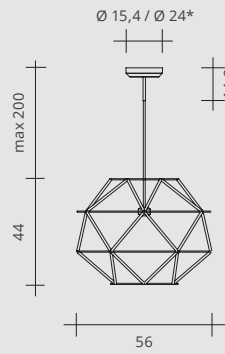

62W - 24V LED
2700°K / 4593 lumen
3000°K / 5104 lumen

Versions:

On-Off

* Push
Dali
0-10v
1-10v

* Triac