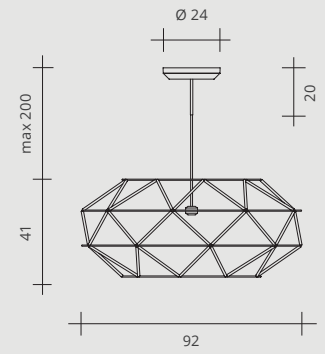

92W - 24V LED
2700°K / 7130 lumen
3000°K / 7922 lumen

Versions:

On-Off

Push
Dali
0-10v
1-10v

Triac

EUCLIDE Suspension lamp

Lampada a sospensione

Pendelleuchte

Lámpara colgante

Подвесной светильник

FINISHES / FINITURE / AUSFÜHRUNGEN / ACABADOS / ОТДЕЛКИ

● Matt black / Nero opaco / Mattschwarz / Negro mate / Матовый черный

● Gold / Oro / Gold / Oro / Золото