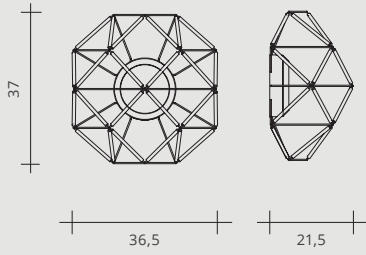

EUCLIDE WALL

EUCLIDE WALL

29W - 24V LED
2700°K / 1963 lumen
3000°K / 2181 lumen

Version:

On-Off

EUCLIDE

Wall lamp

Lampada da parete