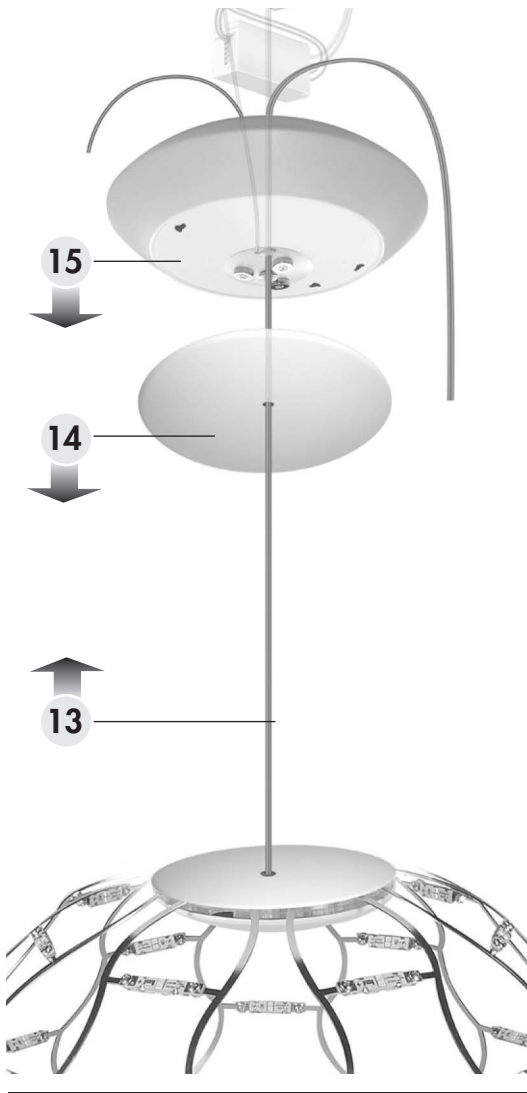

**LAMOI**

Design: Andrea Barra

MADE IN ITALY

**1812.31/32 D 1717.31/32 D**  
**1815.31/32 D 1738.31/32 D**  
**1816.31/32 D 1747.31/32 D**  
**1817.31/32 D** 72/99W LED 3000/2700K Ø 60/80

**URBAN**  
L I G H T I N G

1 2 3 4 5 6 7 8 9 10 11 12 13 14 15 16 17 18 19 20 21 22 23 24 25 26