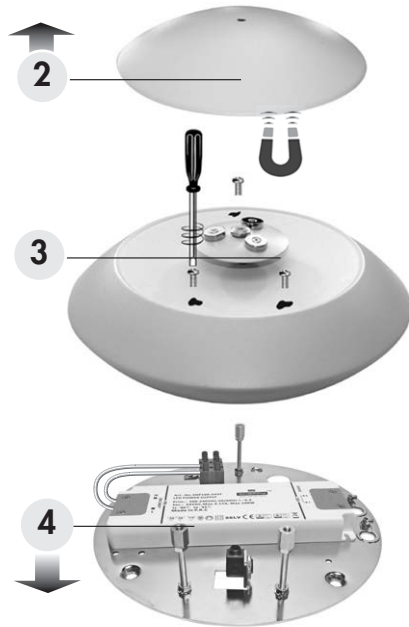

**LAMOI**

Design: Andrea Barra

MADE IN ITALY

**1812.31/32 D 1717.31/32 D**  
**1815.31/32 D 1738.31/32 D**  
**1816.31/32 D 1747.31/32 D**  
**1817.31/32 D** 72/99W LED 3000/2700K Ø 60/80

**URBAN**  
L I G H T I N G