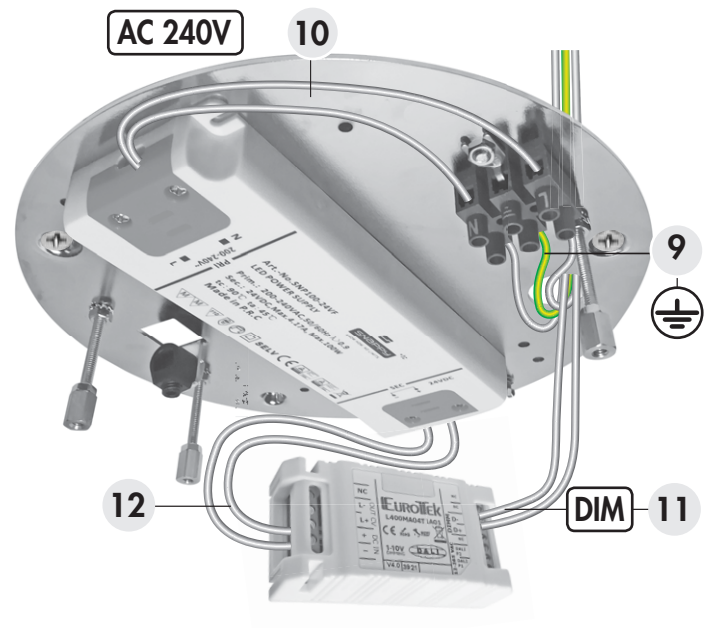

**LAMOI**

Design: Andrea Barra

MADE IN ITALY

**1812.31/32 D 1717.31/32 D**  
**1815.31/32 D 1738.31/32 D**  
**1816.31/32 D 1747.31/32 D**  
**1817.31/32 D** 72/99W LED 3000/2700K Ø 60/80

**URBAN**  
L I G H T I N G