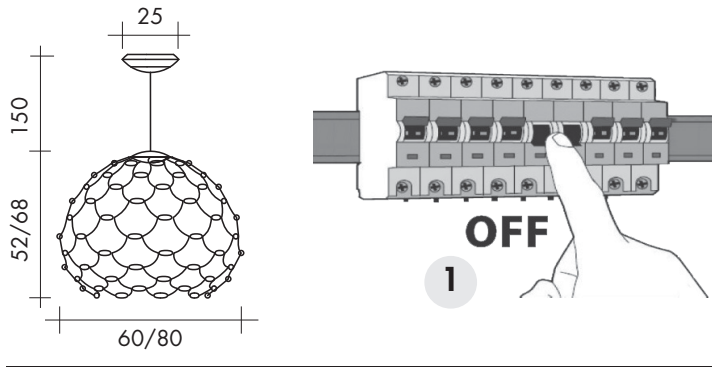

**LAMOI**

Design: Andrea Barra

MADE IN ITALY

**1812.31/32 D 1717.31/32 D**  
**1815.31/32 D 1738.31/32 D**  
**1816.31/32 D 1747.31/32 D**  
**1817.31/32 D** 72/99W LED 3000/2700K Ø 60/80

**URBAN**  
L I G H T I N G