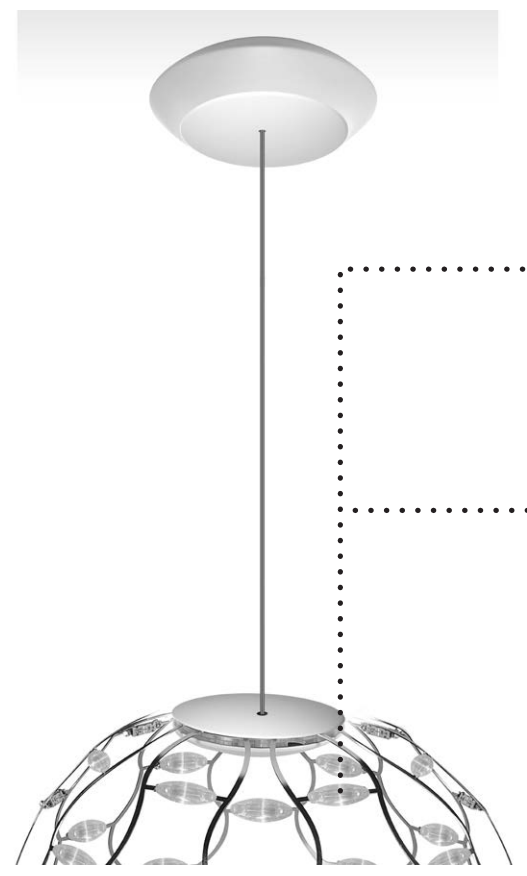

**LAMOI**

Design: Andrea Barra

MADE IN ITALY

**1812.31/32 D 1717.31/32 D**  
**1815.31/32 D 1738.31/32 D**  
**1816.31/32 D 1747.31/32 D**  
**1817.31/32 D** 72/99W LED 3000/2700K Ø 60/80

**URBAN**  
L I G H T I N G

1 2 3 4 5 6 7 8 9 10 11 12 13 14 15 16 17 18 19 20 21 22 23 24 25 26