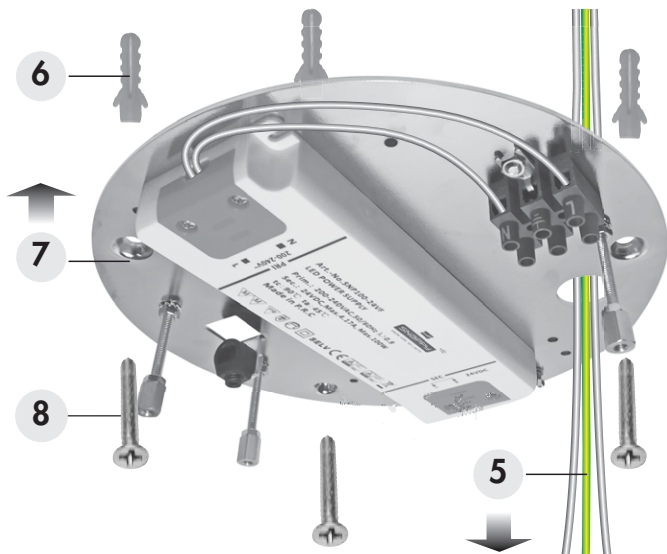

**LAMOI**

Design: Andrea Barra

MADE IN ITALY

**1812.31/32 D 1717.31/32 D**  
**1815.31/32 D 1738.31/32 D**  
**1816.31/32 D 1747.31/32 D**  
**1817.31/32 D** 72/99W LED 3000/2700K Ø 60/80

**URBAN**  
L I G H T I N G

1 2 3 4 5 6 7 8 9 10 11 12 13 14 15 16 17 18 19 20 21 22 23 24 25 26