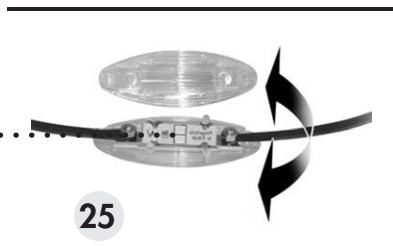

**LAMOI**

Design: Andrea Barra

MADE IN ITALY

**1812.31/32 D 1717.31/32 D**  
**1815.31/32 D 1738.31/32 D**  
**1816.31/32 D 1747.31/32 D**  
**1817.31/32 D** 72/99W LED 3000/2700K Ø 60/80

**URBAN**  
L I G H T I N G