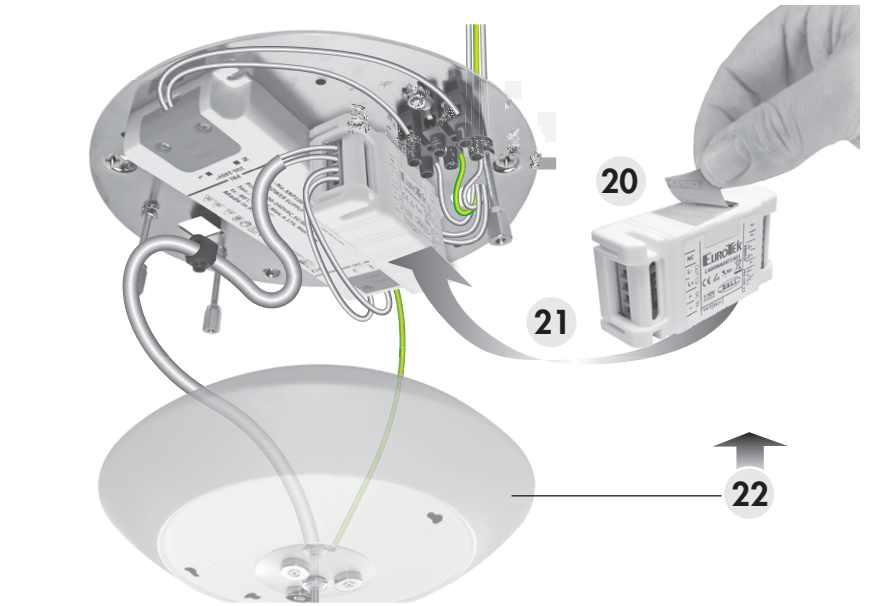

**LAMOI**

Design: Andrea Barra

MADE IN ITALY

**1812.31/32 D 1717.31/32 D**  
**1815.31/32 D 1738.31/32 D**  
**1816.31/32 D 1747.31/32 D**  
**1817.31/32 D** 72/99W LED 3000/2700K Ø 60/80

**URBAN**  
L I G H T I N G