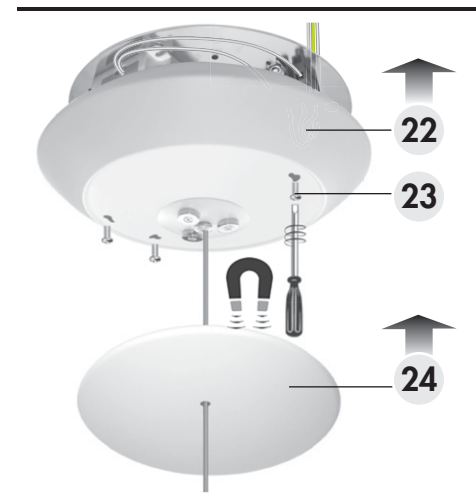

**LAMOI**

Design: Andrea Barra

MADE IN ITALY

**1812.31/32 D 1717.31/32 D**  
**1815.31/32 D 1738.31/32 D**  
**1816.31/32 D 1747.31/32 D**  
**1817.31/32 D** 72/99W LED 3000/2700K Ø 60/80

**URBAN**  
L I G H T I N G