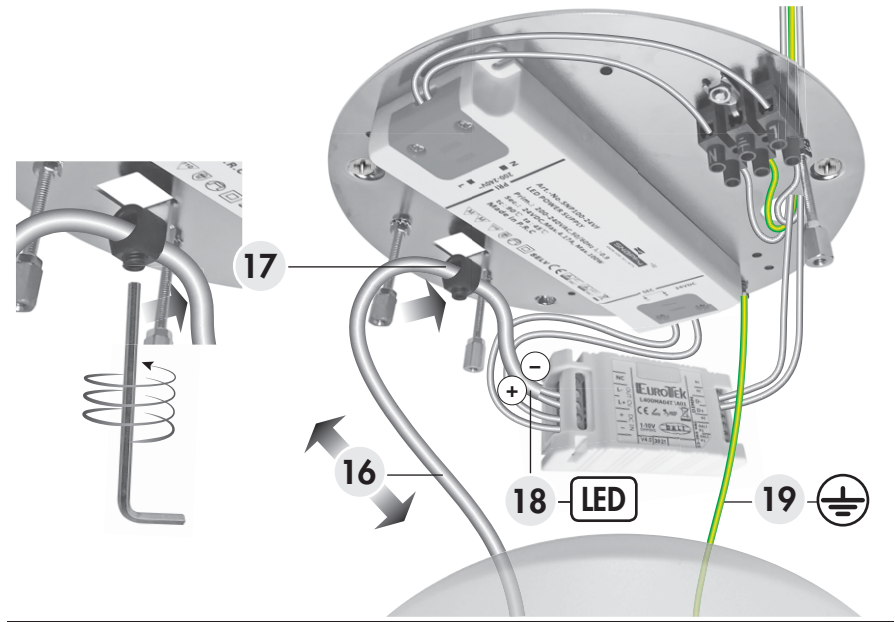

**LAMOI**

Design: Andrea Barra

MADE IN ITALY

**1812.31/32 D 1717.31/32 D**  
**1815.31/32 D 1738.31/32 D**  
**1816.31/32 D 1747.31/32 D**  
**1817.31/32 D** 72/99W LED 3000/2700K Ø 60/80

**URBAN**  
L I G H T I N G

1 2 3 4 5 6 7 8 9 10 11 12 13 14 15 16 17 18 19 20 21 22 23 24 25 26