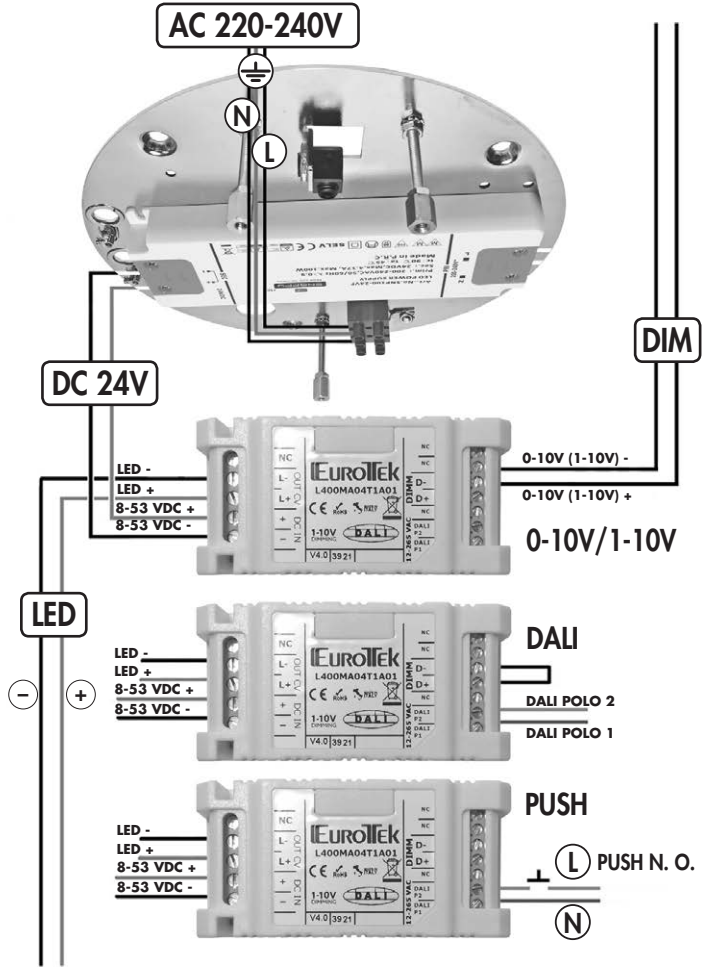

**LAMOI**

Design: Andrea Barra

MADE IN ITALY

**1812.31/32 D 1717.31/32 D**  
**1815.31/32 D 1738.31/32 D**  
**1816.31/32 D 1747.31/32 D**  
**1817.31/32 D** 72/99W LED 3000/2700K Ø 60/80

**URBAN**  
L I G H T I N G

1 2 3 4 5 6 7 8 9 10 11 12 13 14 15 16 17 18 19 20 21 22 23 24 25 26