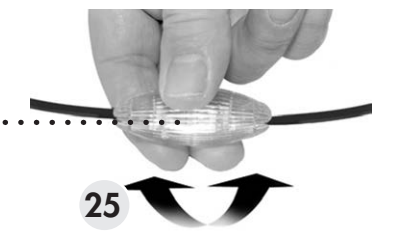

**LAMOI**

Design: Andrea Barra

MADE IN ITALY

**1812.31/32 D 1717.31/32 D**  
**1815.31/32 D 1738.31/32 D**  
**1816.31/32 D 1747.31/32 D**  
**1817.31/32 D** 72/99W LED 3000/2700K Ø 60/80

**URBAN**  
L I G H T I N G