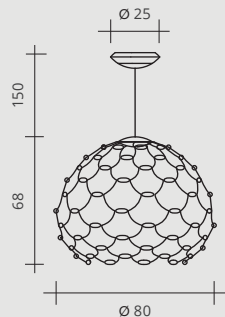

Push
Dali
0-10v
1-10v

72W - 24V LED
2700°K / 8035 lumen
3000°K / 8928 lumen

Versions:

On-Off

Push
Dali
0-10v
1-10v

Triac

99W - 24V LED
2700°K / 9939 lumen
3000°K / 11044 lumen

Versions: