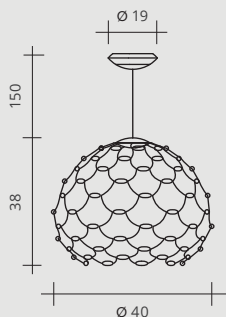

49W - 24V LED
2700°K / 5468 lumen
3000°K / 6076 lumen

Versions:

On-Off

Push
Dali
0-10v
1-10v