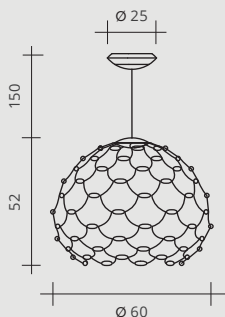

Push
Dali
0-10v
1-10v

72W - 24V LED
2700°K / 8035 lumen
3000°K / 8928 lumen

Versions:

On-Off

Push
Dali
0-10v
1-10v

Triac

99W - 24V LED
2700°K / 9939 lumen
3000°K / 11044 lumen

Versions: