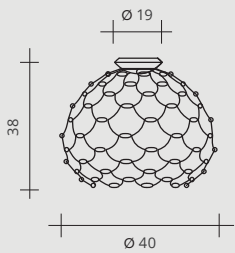

LAMOI CEILING

LAMOI

LAMOI

CEILING

49W - 24V LED
2700°K / 5468 lumen
3000°K / 6076 lumen

Versions:

On-Off

Push
Dali
0-10v
1-10v