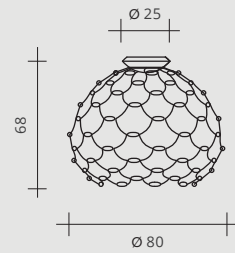

99W - 24V LED
2700°K / 9939 lumen
3000°K / 11044 lumen

Versions:

On-Off

Push
Dali
0-10v
1-10v

LAMOI Ceiling lamp

Lampada da soffitto
Deckenleuchte
Lámpara de techo
Потолочный светильник

FINISHES / FINITURE / AUSFÜHRUNGEN / ACABADOS / ОТДЕЛКИ

- Copper / Rame / Kupfer / Cobre / Медь
- Chrome / Cromo / Chrom / Cromo / Хром
- Gold / Oro / Gold / Oro / Золото

LAMOI 2.0 Ceiling lamp

Lampada da soffitto
Deckenleuchte
Lámpara de techo
Потолочный светильник

FINISHES / FINITURE / AUSFÜHRUNGEN / ACABADOS / ОТДЕЛКИ

- Matt black / Nero opaco / Mattschwarz / Negro mate / Матовый черный