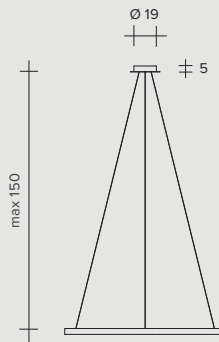

ANELLO

SUSPENSION

ANELLO SUSPENSION

ANELLO SUSPENSION

ANELLO

SUSPENSION

ANELLO SUSPENSION

33W - 24V LED
2700°K / 2668 lumen
3000°K / 2965 lumen