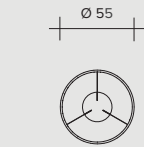

ANELLO

SUSPENSION

ANELLO SUSPENSION

ANELLO SUSPENSION

ANELLO

SUSPENSION

ANELLO SUSPENSION

33W - 24V LED
2700°K / 2668 lumen
3000°K / 2965 lumen