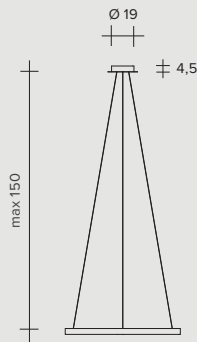

33W - 24V LED
2700°K / 2668 lumen
3000°K / 2965 lumen

47W - 24V LED
2700°K / 2761 lumen
3000°K / 3068 lumen

65W - 24V LED
2700°K / 3832 lumen
3000°K / 4258 lumen

Versions:

Versions:

Versions:

On-Off

On-Off

On-Off

Push

Push

Push

Dali

Dali

Dali

0-10v

0-10v

0-10v

1-10v

1-10v

1-10v

Triac

Triac