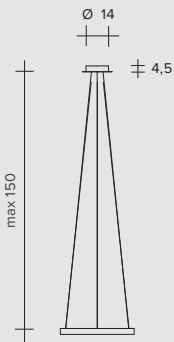

ANELLO

SUSPENSION

ANELLO SUSPENSION

ANELLO SUSPENSION

ANELLO

SUSPENSION

ANELLO SUSPENSION

33W - 24V LED
2700°K / 2668 lumen
3000°K / 2965 lumen