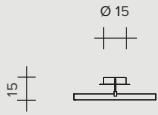

ANELLO CEILING

ANELLO CEILING

ANELLO

CEILING

ANELLO CEILING

ANELLO CEILING

33W - 24V LED
2700°K / 2668 lumen
3000°K / 2965 lumen

47W - 24V LED
2700°K / 2761 lumen
3000°K / 3068 lumen