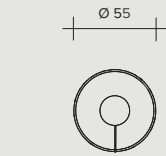

ANELLO CEILING

ANELLO CEILING

ANELLO

CEILING

ANELLO CEILING

ANELLO CEILING

33W - 24V LED
2700°K / 2668 lumen
3000°K / 2965 lumen

47W - 24V LED
2700°K / 2761 lumen
3000°K / 3068 lumen