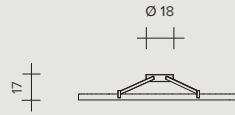

ANELLO CEILING

ANELLO CEILING

ANELLO

CEILING

ANELLO CEILING

ANELLO CEILING

33W - 24V LED
2700°K / 2668 lumen
3000°K / 2965 lumen

47W - 24V LED
2700°K / 2761 lumen
3000°K / 3068 lumen