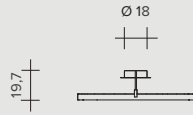

ANELLO CEILING

ANELLO CEILING

ANELLO

CEILING

ANELLO CEILING

ANELLO CEILING

33W - 24V LED
2700°K / 2668 lumen
3000°K / 2965 lumen

47W - 24V LED
2700°K / 2761 lumen
3000°K / 3068 lumen