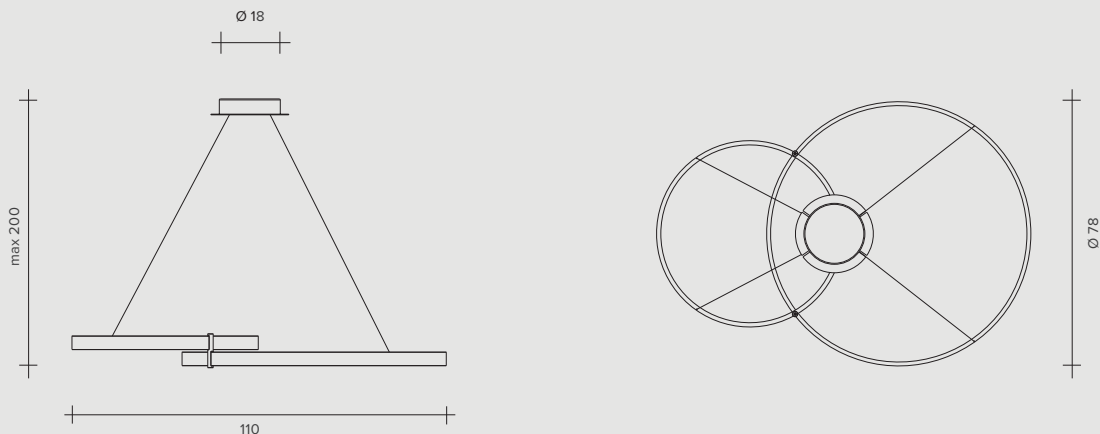

# ANELLO

DOUBLE  
SUSPENSION

80 W - 24V LED  
 2700°k / 5429 lumen  
 3000°K / 6033 lumen

Versions:

On-Off

Push  
 Dali  
 0-10v  
 1-10v

Triac