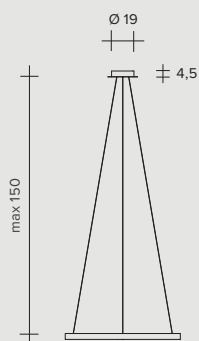

# ANELLO SUSPENSION

33W - 24V LED  
2700°K / 2668 lumen  
3000°K / 2965 lumen

47W - 24V LED  
2700°K / 2761 lumen  
3000°K / 3068 lumen

65W - 24V LED  
2700°K / 3832 lumen  
3000°K / 4258 lumen

Versions:

Versions: