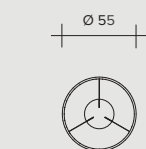

# ANELLO SUSPENSION

33W - 24V LED  
2700°K / 2668 lumen  
3000°K / 2965 lumen

47W - 24V LED  
2700°K / 2761 lumen  
3000°K / 3068 lumen

65W - 24V LED  
2700°K / 3832 lumen  
3000°K / 4258 lumen

Versions:

Versions: