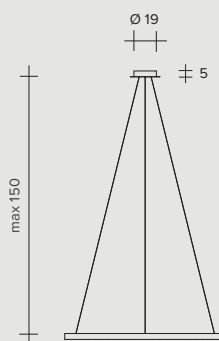

# ANELLO SUSPENSION

33W - 24V LED  
2700°K / 2668 lumen  
3000°K / 2965 lumen

47W - 24V LED  
2700°K / 2761 lumen  
3000°K / 3068 lumen

65W - 24V LED  
2700°K / 3832 lumen  
3000°K / 4258 lumen

Versions:

Versions: