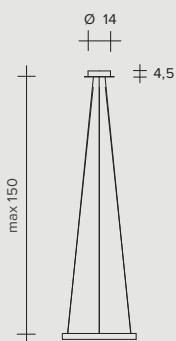

# ANELLO SUSPENSION

33W - 24V LED  
2700°K / 2668 lumen  
3000°K / 2965 lumen

47W - 24V LED  
2700°K / 2761 lumen  
3000°K / 3068 lumen

65W - 24V LED  
2700°K / 3832 lumen  
3000°K / 4258 lumen

Versions:

Versions: